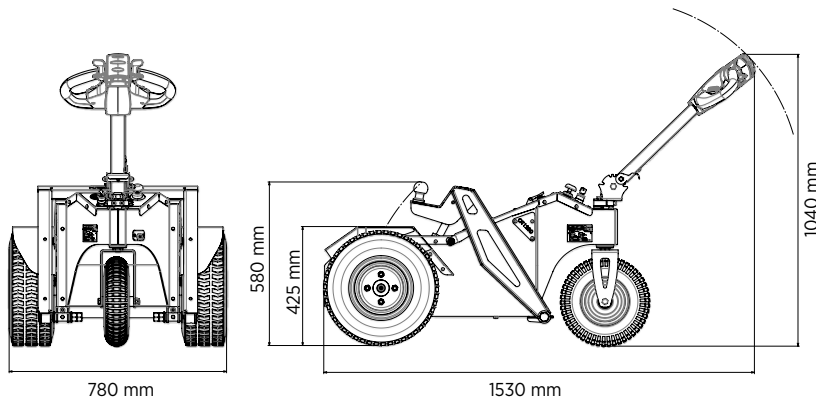

FEATURES

Equipment body	3 wheels
Driving wheels on differential	Garden type
Driving control type	Foldable tiller
Accelerator	Butterfly type
Battery charger	External 13 Ah High Frequency
Dashboard display	Remaining charge
Parking brake	Electromagnetic with the possibility of release
AGM batteries	2 x 12V/ 85 Ah C20
Electric motor OT900L	24V/900 Watt S1
OT1200	24V/1200 Watt AC S2 60 min.
Product net weight	190 kg abt

PERFORMANCES

Weight movement capacity on flat surface up to *	3000 Kg
Max. load electric lifter	300 Kg
Electric lifter stroke	from 407 mm min to 566 mm max
Pulling speed	
Fast	5 Km/h abt
Slow	2,5 Km/h abt
Pushing speed	
Fast	3 Km/h abt
Slow	1,5 Km/h abt
Battery recharging time	8 hours abt