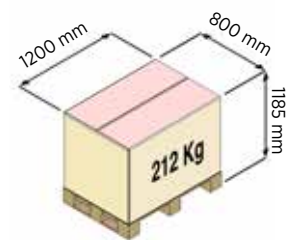

PERFORMANCES

Weight movement capacity on flat surface up to *	3000 Kg
Max. load electric lifter	300 Kg
Electric lifter stroke	from 407 mm min to 566 mm max
Pulling speed	
Fast	5 Km/h abt
Slow	2,5 Km/h abt
Pushing speed	
Fast	3 Km/h abt
Slow	1,5 Km/h abt
Battery recharging time	8 hours abt